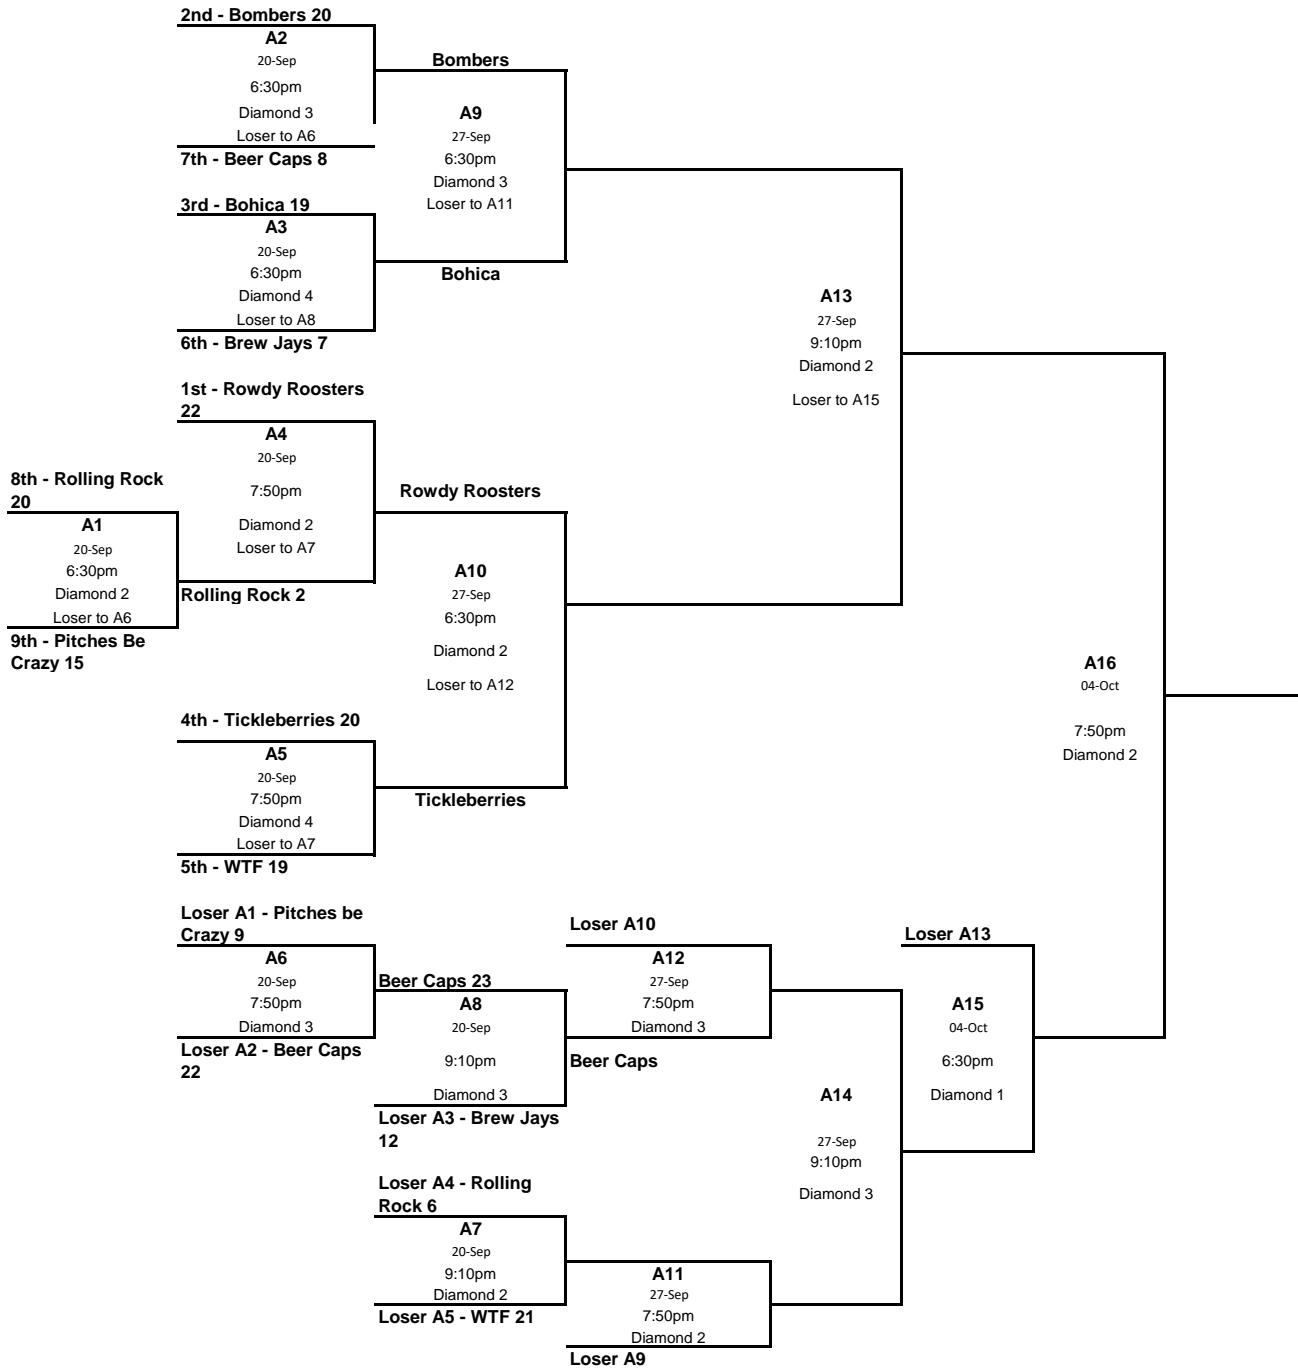

2022 TUESDAY NIGHT LEAGUE PLAYOFF GRID

20-Sep	DIAMONDS			
TIME	1	2	3	4
		A1	A2	A3
6:30pm		Rolling Rock vs Pitches Be Crazy	Bombers vs Beer Caps	Bohica vs Brew Jays
		A4	A6	A5
7:50pm		Rowdy Roosters vs Rolling Rock	Pitches Be Crazy vs Beer Caps	Tickleberries vs WTF
		A7	A8	
9:10pm		Rolling Rock vs WTF	Beer Caps vs Brew Jays	

27-Sep	DIAMONDS			
TIME	1	2	3	4
		A10	A9	
6:30pm		Rowdy Roosters vs Tickleberries	Bombers vs Bohica	
		A11	A12	
7:50pm		Loser A9 vs Winner A7	Loser A10 vs Winner A8	
		A13	A14	
9:10pm		Winner A9 vs Winner A10	Winner A12 vs Winner A11	

04-Oct	DIAMONDS			
TIME	1	2	3	4
		A15		
6:30pm		Loser A13 vs Winner A14		
		A16		
7:50pm		Winner A13 vs Winner A15		
9:10pm				